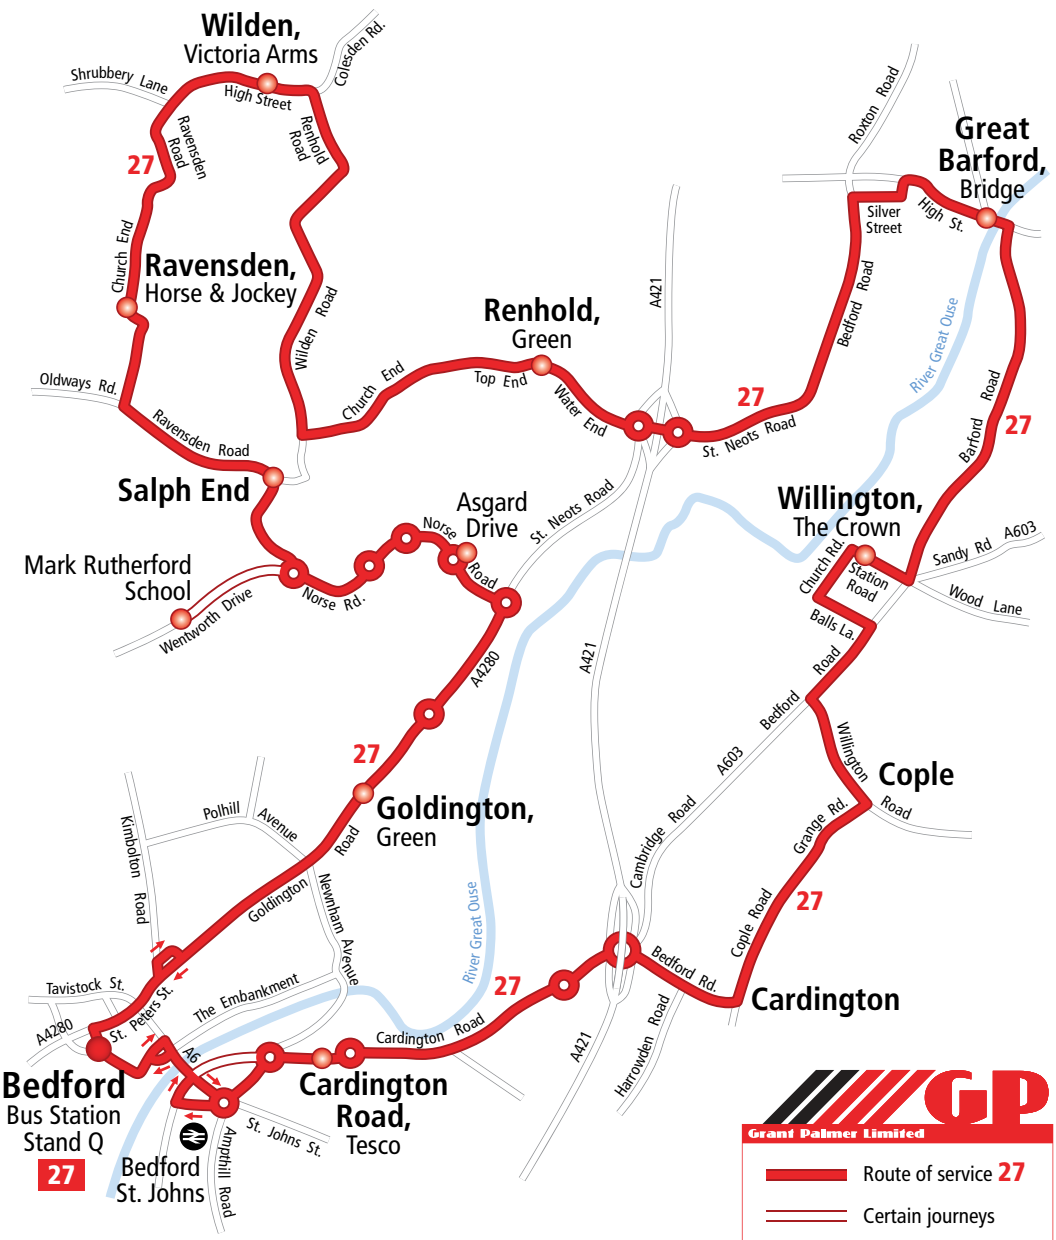

27

**Bedford
Cardington
Cople
Willington
Great Barford
Renhold
Wilden
Ravensden
Goldington
Bedford**

(Circular)
operates in
both directions

SERVICE
27

from 29th March 2016

GP

Grant Palmer Limited

This service runs under contract to Bedford Borough Council.

Notes: Sch - Schooldays Only

NSch - Non-Schooldays

SchT - Schoolday Tuesdays Only

SchNT - Schooldays, not Tuesdays

A - these journeys operate via Cardington Road, not via St John's Centre, Rope Walk.

SORRY - NO SERVICE ON SUNDAYS OR PUBLIC HOLIDAYS